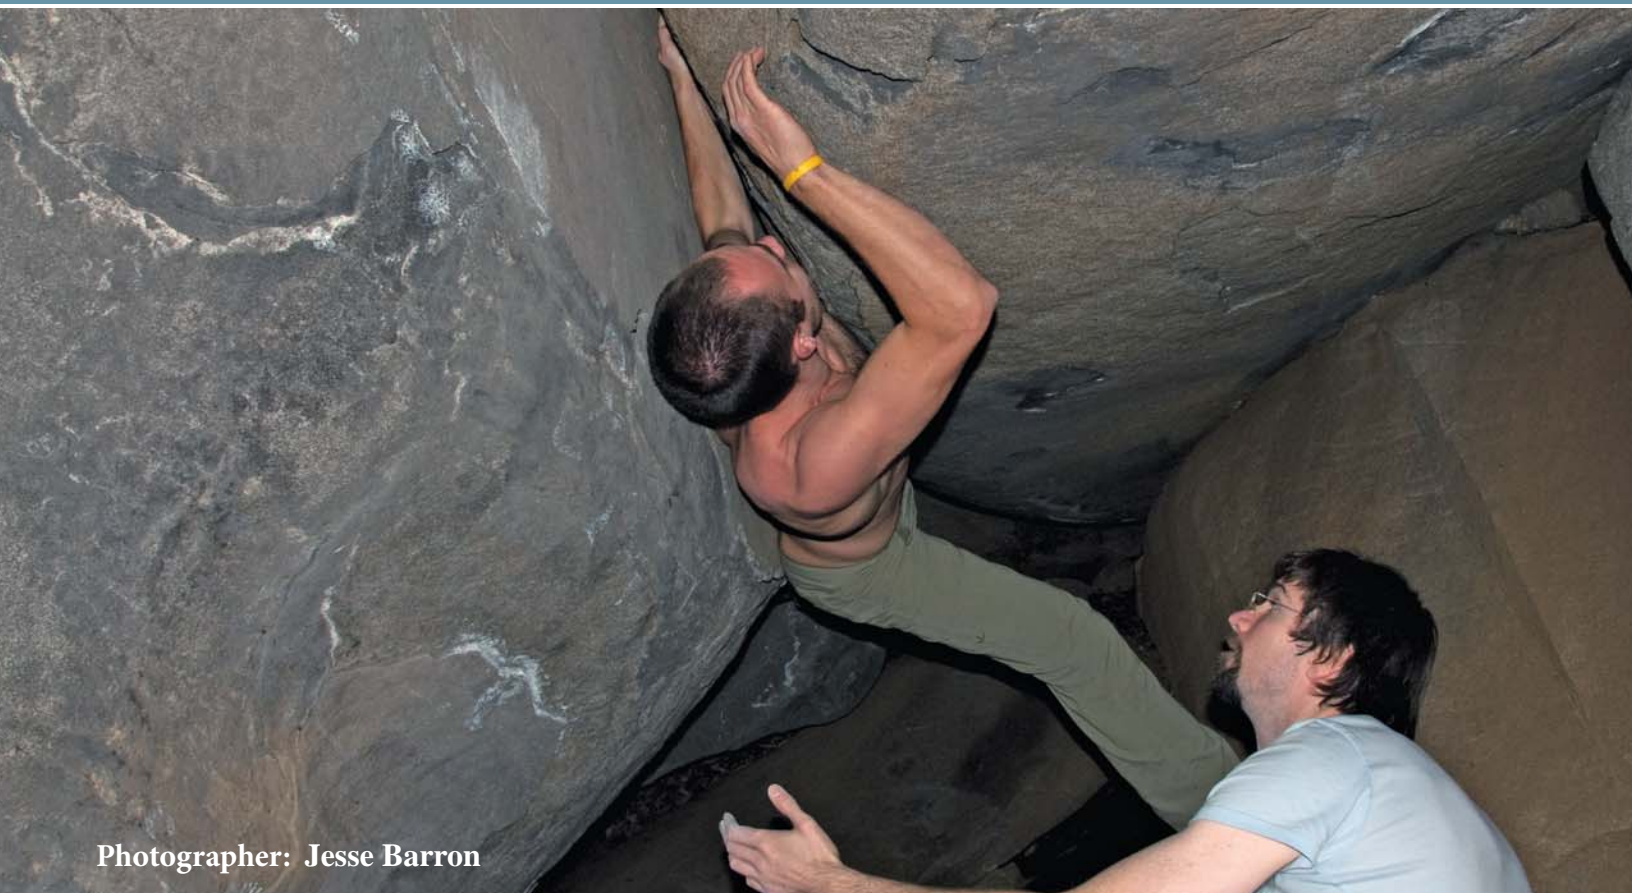

# “ADOPT-A-BOULDER” and Sourland Smackdown Bouldering Competition

SATURDAY, NOVEMBER 3, 2012 10AM - VOLUNTEER DAY

SUNDAY, NOVEMBER 4, 2012 10AM - BOULDERING COMPETITION

Sourland Mountain Preserve, Parking Lot, East Mountain Road

Photographer: Jesse Barron

Somerset County  
Park Commission

Join us for something completely different. Even if you have never heard of “bouldering,” come out and join local boulderers” (rock climbers) and other volunteers for a day of trail maintenance and invasive species removal. If you want, you can challenge yourself by participating in the Bouldering Competition the next day. Be prepared to get dirty. Take home some valuable info and giveaways.