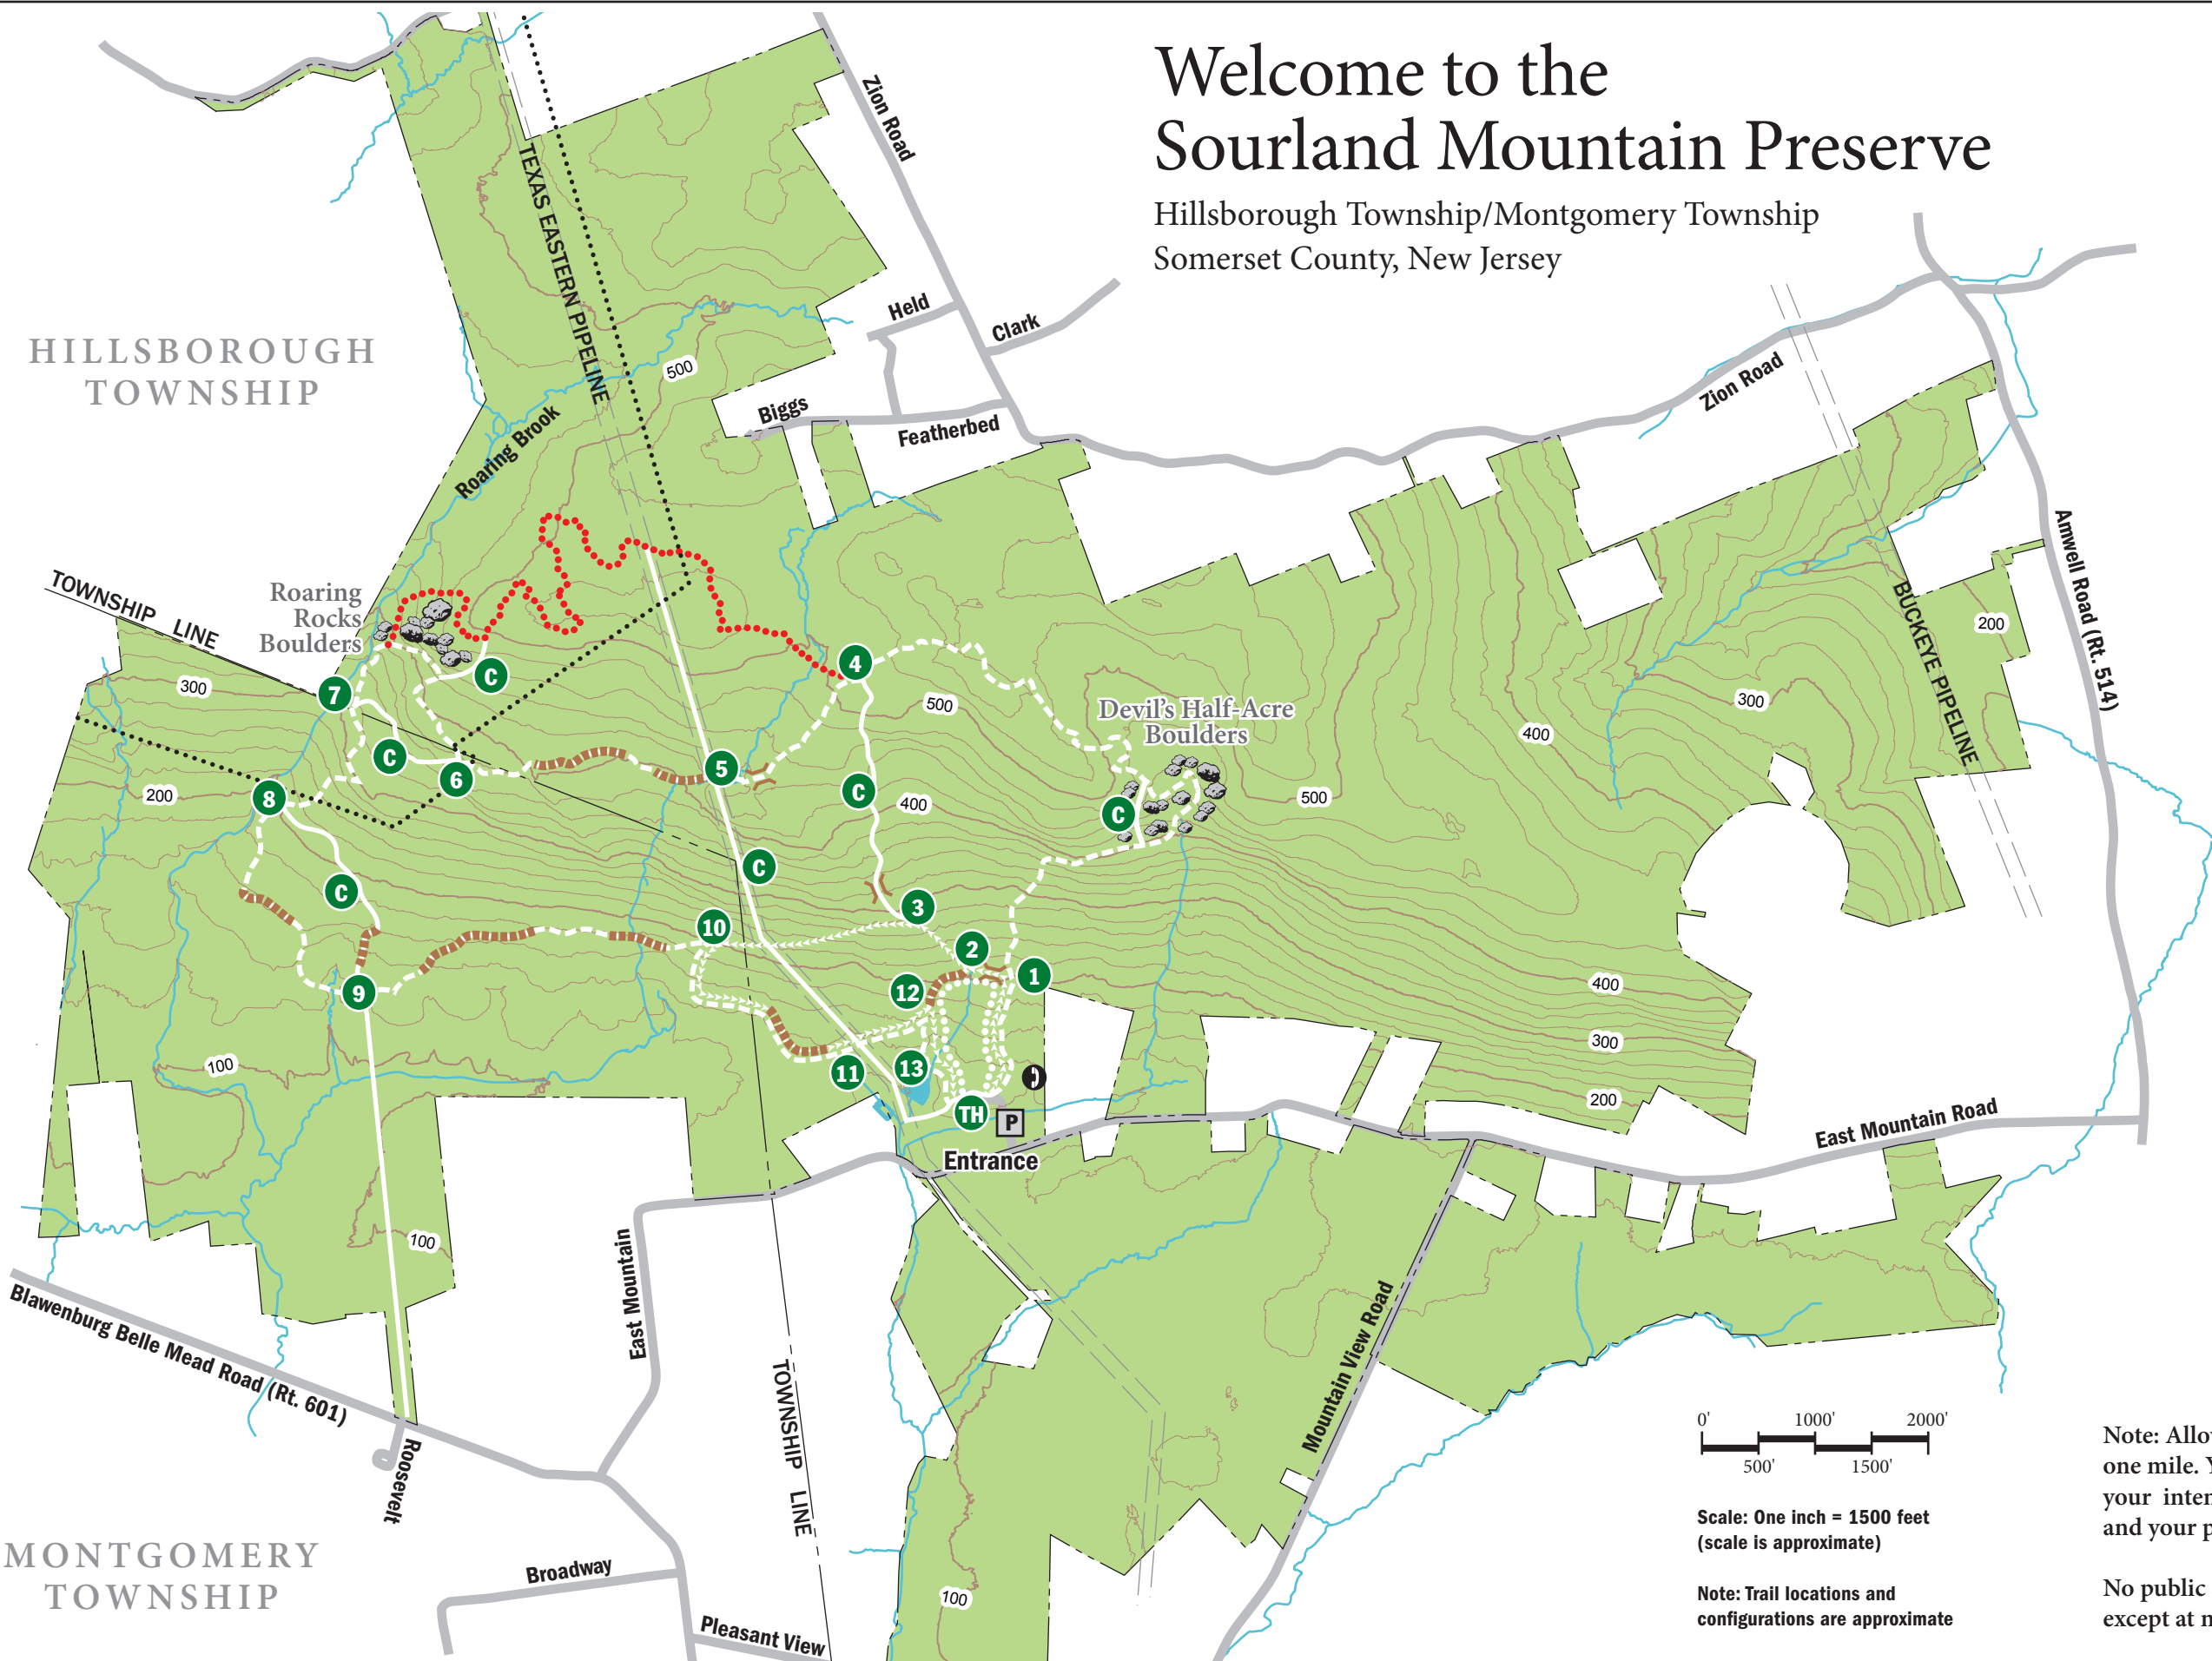

# Welcome to the Sourland Mountain Preserve

Hillsborough Township/Montgomery Township  
Somerset County, New Jersey

- Ridge Trail (5.0 miles)
- Maple Flats (1.4 miles)
- Pondside Trail (0.5 miles)
- Roaring Brook Trail (2.1 miles)
- Parking
- Emergency Telephone
- Trailhead
- Connecting Trail
- Boardwalk
- Bouldering Area
- Bridge
- Chain Link Fence

Scale: One inch = 1500 feet (scale is approximate)

Note: Trail locations and configurations are approximate

Note: Allow 35 minutes as a basis for hiking one mile. Your time will vary depending on your intent, the trail and weather conditions, and your physical condition.

No public access at any property frontage except at main entrance.

MONTGOMERY TOWNSHIP

HILLSBOROUGH TOWNSHIP