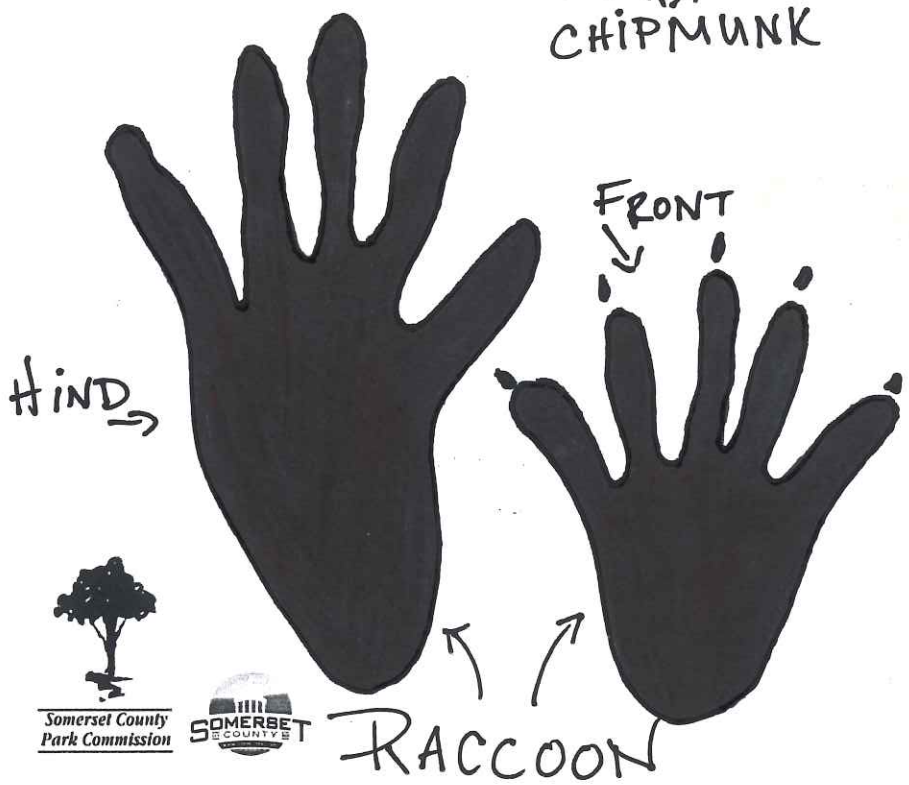

All Tracks Actual Size